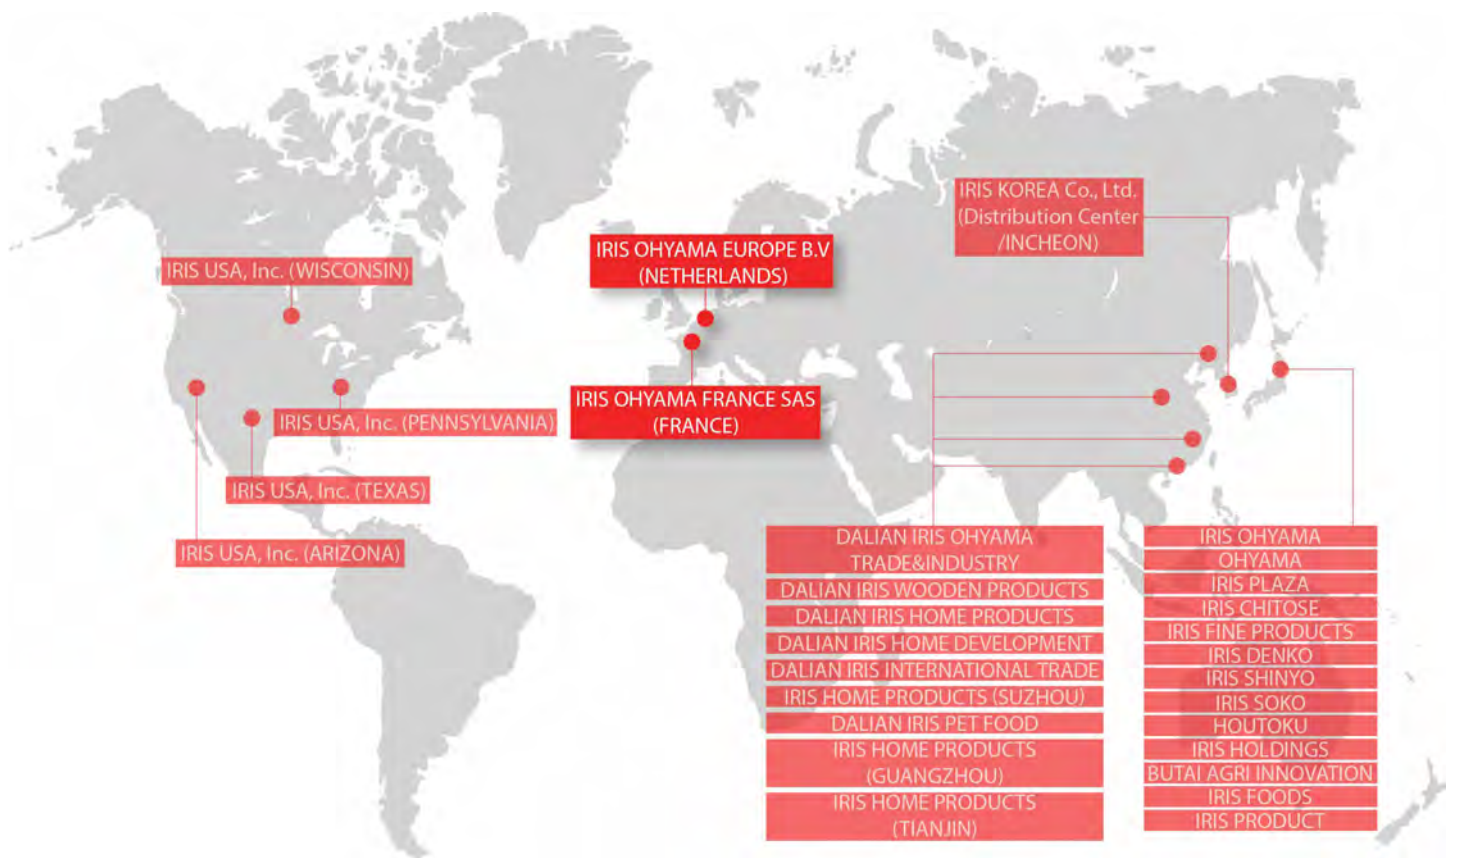

Solutions for everyday living.

IRIS OHYAMA GROUP

Iris Ohyama was established in 1958 and began as a small town factory for plastic molding in Higashi-Osaka, Japan. More than 50 years since we developed our first original plastic product, we have continued to manufacture and supply a variety of both household and industrial products, such as furniture, home appliances, and hygiene products across the globe.

Akihiro OHYAMA

CEO of Iris Ohyama Group

Kentaro OHYAMA

Founder of Iris Ohyama Group

Provide «Solutions» across the world through a wide range of business development.

Iris Ohyama developed the world's first transparent plastic storage product. It influenced a change in the storage culture of the world.

More than sixty years of solutions for everyday life

Worldwide Solutions

Since the 1990s, IRIS has expanded to China, United States, South Korea, and Europe. We now have more than 35 production and distribution facilities across 6 countries, manufacturing and selling locally for local consumption.

Through 35 manufacturing and distribution sites with more than 15,000 employees across the globe, we have created a global supply network.

We carry more than 25,000 products and develop over 1,000 new products every year.